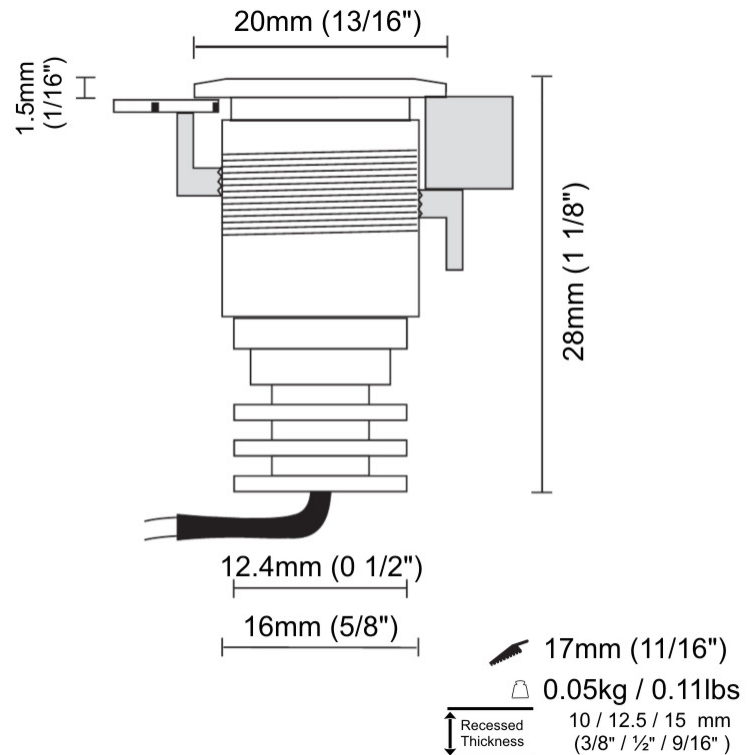

PHYSICAL

Shape: Square _____
Length (mm): 20 _____
Length (in): 13/16 _____
Width (mm): 20 _____
Width (in): 13/16 _____
Depth (mm): 28 _____
Depth (in): 1 1/8 _____
Min. Recessing Depth (mm): 33 _____
Min. Recessing Depth (in): 1 5/16 _____
Light Distribution: Direct _____
Weight (kg): 0.05 _____
Weight (lbs): 0.11 _____
Gasket: Silicon rubber _____
Fixture Finish: Chrome _____
Fixture Material: Aluminum Die Cast _____

ELECTRICAL

Lamp Type: LED (Zhaga Standard) _____
Total Output Wattage (W): 1.2 _____
Dimming: 0-10V Dimming / Phase Dimming (120Vac Only) _____
Driver Included: No _____
Driver Location: Remote _____
Driver Type: Constant Current - 120 / 277Vac _____
Input Voltage (V): 120 - 277 _____
Constant Current (MA): 350 _____
Upon Request: (Not included - see components [IP65 or higher enclosure to be supplied by others]) Remote: 0-10Vdc dimming / Phase dimming @120Vac only / 277Vac _____

LED

Number of LEDs: 1 _____
Color Temperature (°K): 3000 / 4000 _____
Max. Delivered Lumen (lm): 58.4 / 64.9 _____
Nominal Lumen (lm): 120 / 125 _____
CRI: >80 CRI _____
Lamp Life (hrs): 50000 _____

OPTICAL

Optic°: 100° _____

RATINGS AND CERTIFICATIONS

Certified By: Certified for North American Standards _____
IP rating: IP68 _____